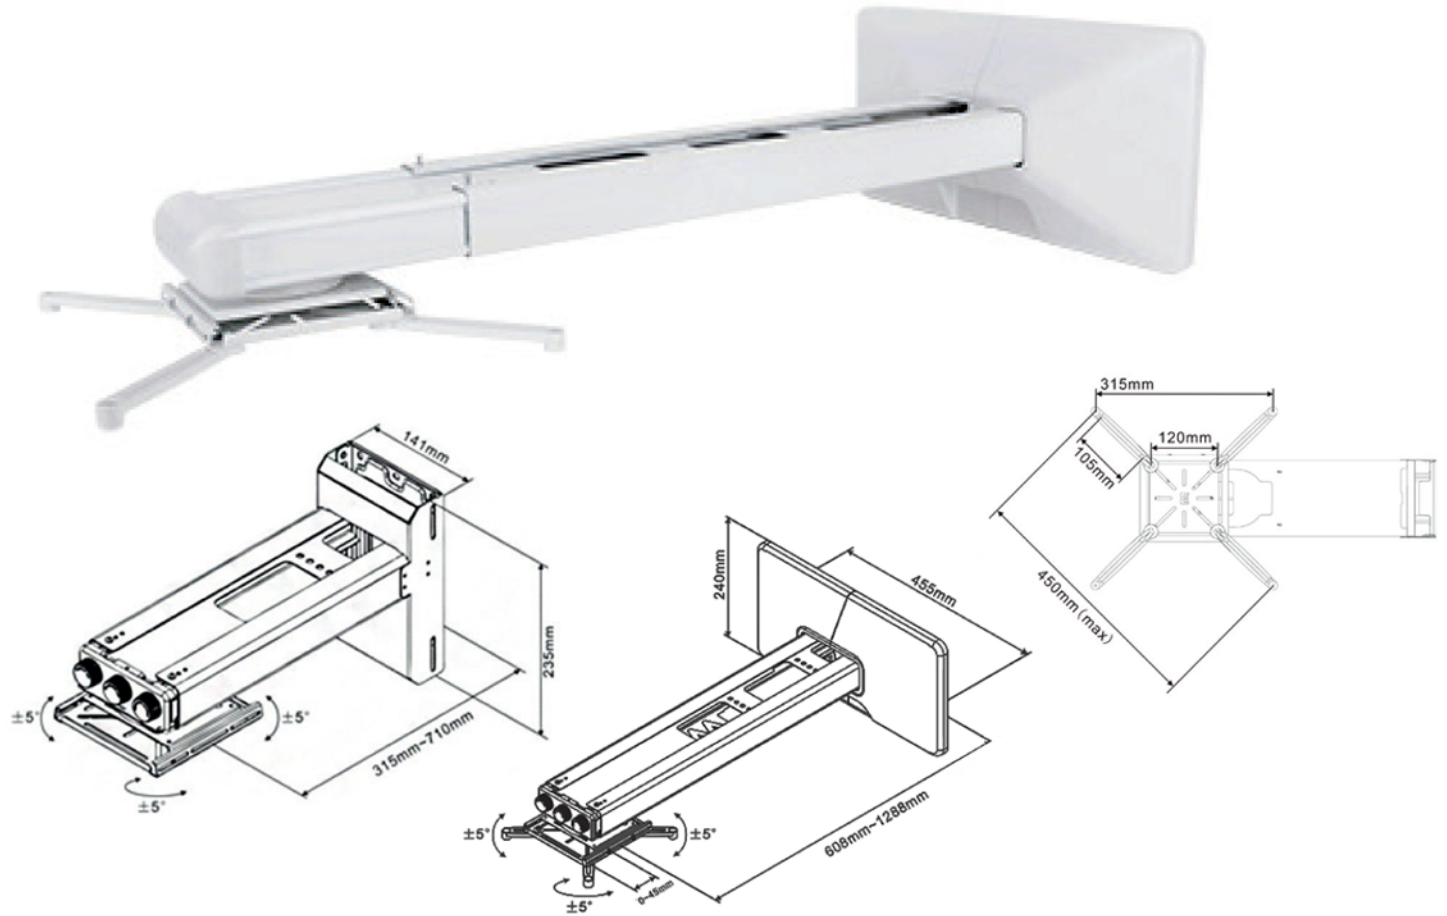

Ready when you are.

M Projector Mount Short Throw Deluxe 300-700 / 600-1300

The all new M Universal Projector Mount Short Throw Deluxe is an ideal way to maximize the close up capabilities of your short throw projector while saving room space and locating the projector above the audience.

The M Universal Projector Mount Short Throw Deluxe includes everything needed for a complete installation including wall plate and hardware for mounting the projector supporting a max load up to 10kg's.

SPECIFICATIONS

M Projector Mount Short Throw Deluxe 300-700		M Projector Mount Short Throw Deluxe 600-1300	
Suitable for:	Projectors	Suitable for:	Projectors
Weight:	3 kg	Weight:	3 kg
EAN:	7 350 022 739 833	EAN:	7 350 073 730 339
Max load:	15 kg	Max load:	15 kg
WeightLength adjustment:	315 - 710 mm	WeightLength adjustment:	600 - 1300 mm
Colour:	White	Colour:	White
Size:	445x142x235 mm	Size:	XXX x XXX x XXX mm