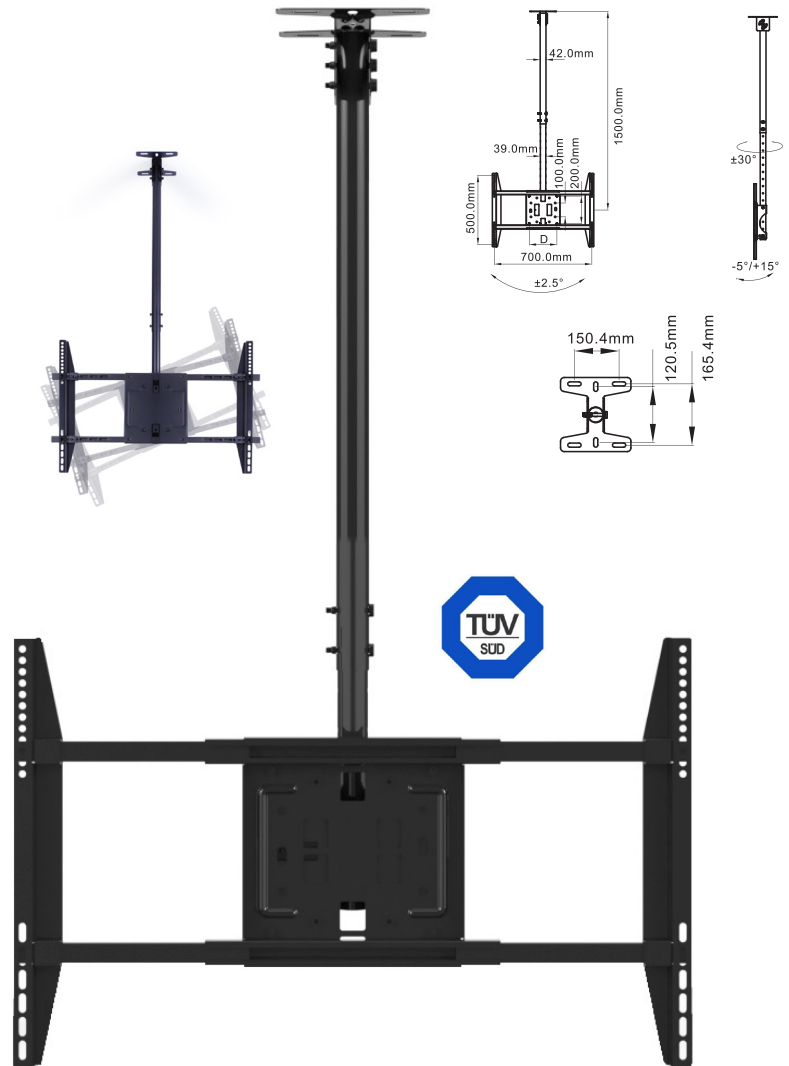

# M Public Ceilingmount Large Single

Art No: 7 350 022 735 484

The new M Public Ceilingmount Large Single is a sturdy single flat panel ceiling mount with VESA adapters supporting up to 800x600. The Ceilingmount Large is ideal for any large screen ceiling application – whether TV viewing or digital signage. The M Public Ceilingmount Large Single can even handle a sloping ceiling by its unique and flexible ceilingplate. Change the screen from landscape to portrait by demounting the screen and then fixing the screen to needed position.

## SPECIFICATIONS

M Public Ceilingmount Large Single, 1500mm, Black, TÜV, Max 800x600

For screen size: 42-63"

VESA standard: 200x200 300x300 400x200 400x400 600x400 800x600 mm

EAN: 7 350 022 735 484

Pillar length: Min: 832 — Max: 1500 mm

Weight: 8,3 kg

Tilt: -5°—+15°

Colour: Black

Max load: 80 kg

Portrait / Landscape mode: Yes

Turn: -30°—+30°

Material: Steel

Warranty: 5 years