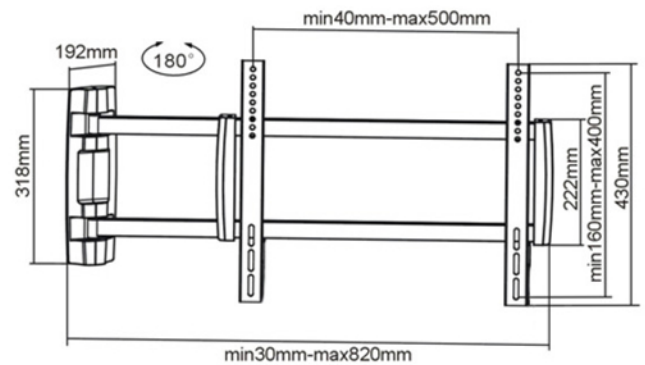

Ready when you are.

M Universal Swing Arm 180 Degrees Black

The M Universal Swing Arm 180 Degrees uses a strong metal construction, yet light weight and very tight to your wall only 30mm's. Placed right it extends up to

180 degrees and turn your TV in the exact opposite position it was starting from, amazing and for many users very needed and useful.

SPECIFICATIONS

M Universal Swing Arm 180 Degrees Black

For screen size: 26-47" depending on screen size and VESA hole placement

VESA standard: 200x100 200x200 300x300 400x200 400x400 mm

EAN: 7 350 022 736 214

Colour: Black

Max load: 25 kg

Weight: 4,9 kg

Warranty: 5 years

Tilt: No

Turn: 180 degrees

Distribution package: 4 pcs

Distance to wall: 30 mm