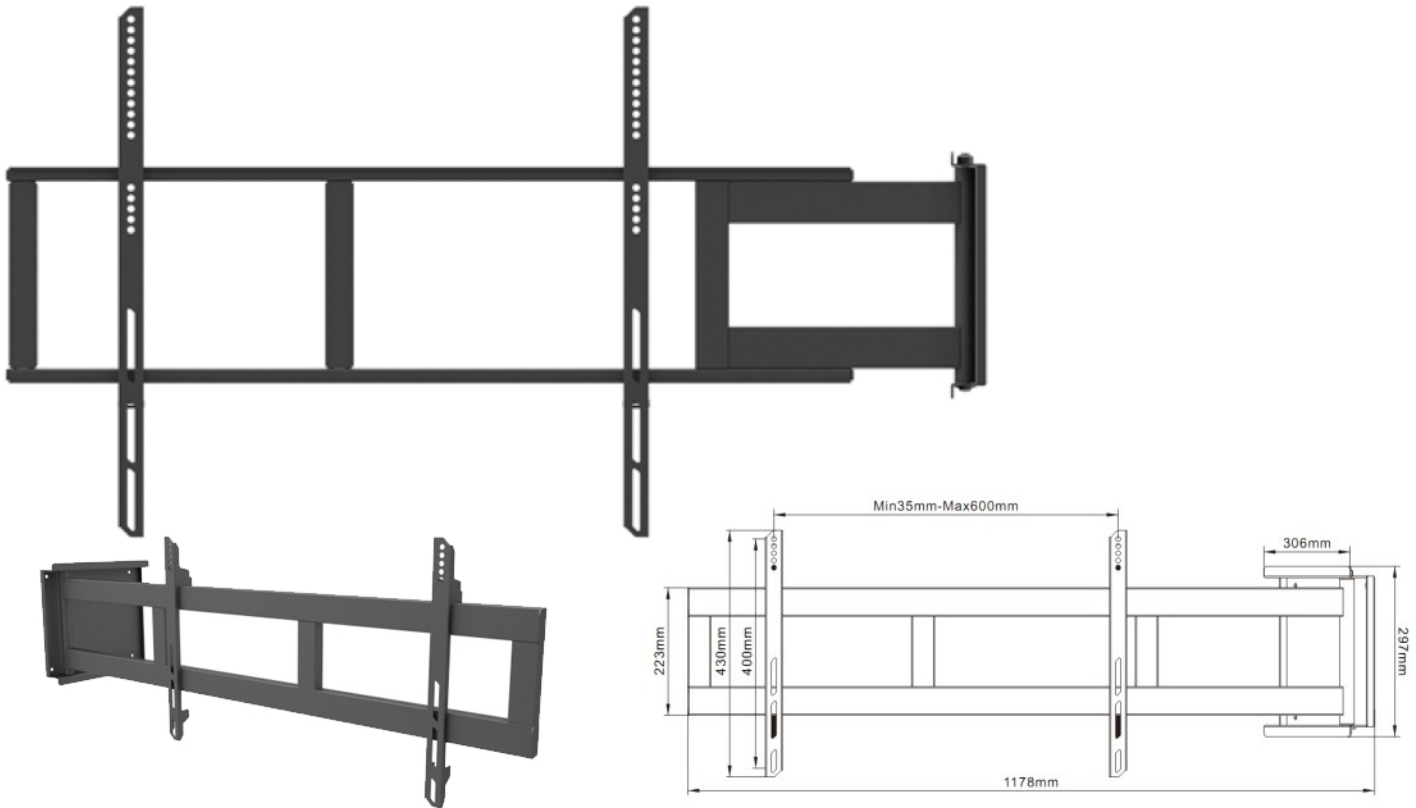

## M Universal Swing Arm 180 Large Black

The M Universal Swing Arm 180 Degrees Large uses a strong metal construction, yet light weight and very tight to your wall only 54mm's. Placed right it extends

up to 180 degrees and turn your TV in the exact opposite position it was starting from, amazing and for many users very needed and useful.

### SPECIFICATIONS

M Universal Swing Arm 180 Degrees Large Black	
For screen size:	48-69"
VESA standard:	200x200 300x300 300x200 400x200 400x400 600x400 mm
Article No:	7 350 073 732 647
Colour:	Black
Max load:	75 kg
Weight:	8.1 kg
Measurements: (HxDxW):	430x106x54-1184mm
Warranty:	5 years
Tilt:	No
Turn:	180°
Distribution package:	3 pcs
Distance to wall:	54 - 1181mm