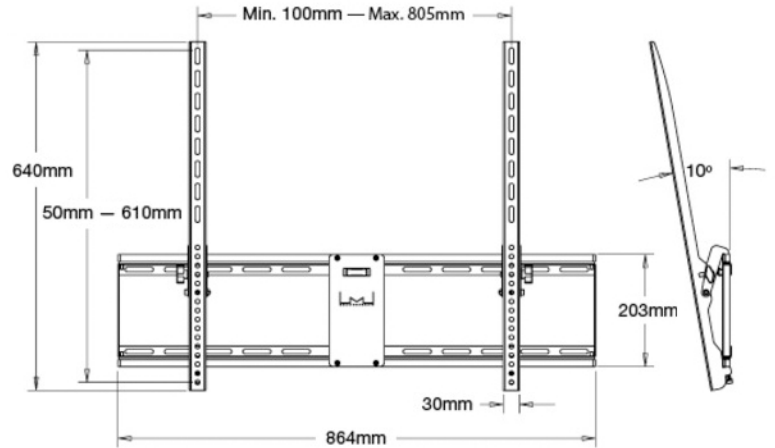

Ready when you are.

M Universal Tilt Wallmount Black Large

The M Universal Tilt Wallmount includes a tilt function as a complement to the rigid mount for your screen. This wallmount gives you an optimized viewing experience with any screen weighing up to 75 kgs. M Universal Tilt Wallmount has an elegant design

making it one of the best looking high performance wall mounts of its kind.

- M Universal Tilt Wallmount has a built in tilt function.
- M Universal Tilt Wallmount has a built in bubble level.
- Comes in two different sizes – medium and large.

SPECIFICATIONS

M Universal Tilt Wallmount Black Large	
For screen size:	46-63" (or larger depending on weight and specifications)
Universal & VESA standard:	200x100 200x200 300x200 300x300 400x200 400x400 600x400 800x400 800x600 mm
EAN:	7 350 022 734 029
Colour:	Black
Max load:	75 kg
Distribution package:	5 pcs
Warranty:	5 years
Distance to wall:	(min-max) 45-148mm