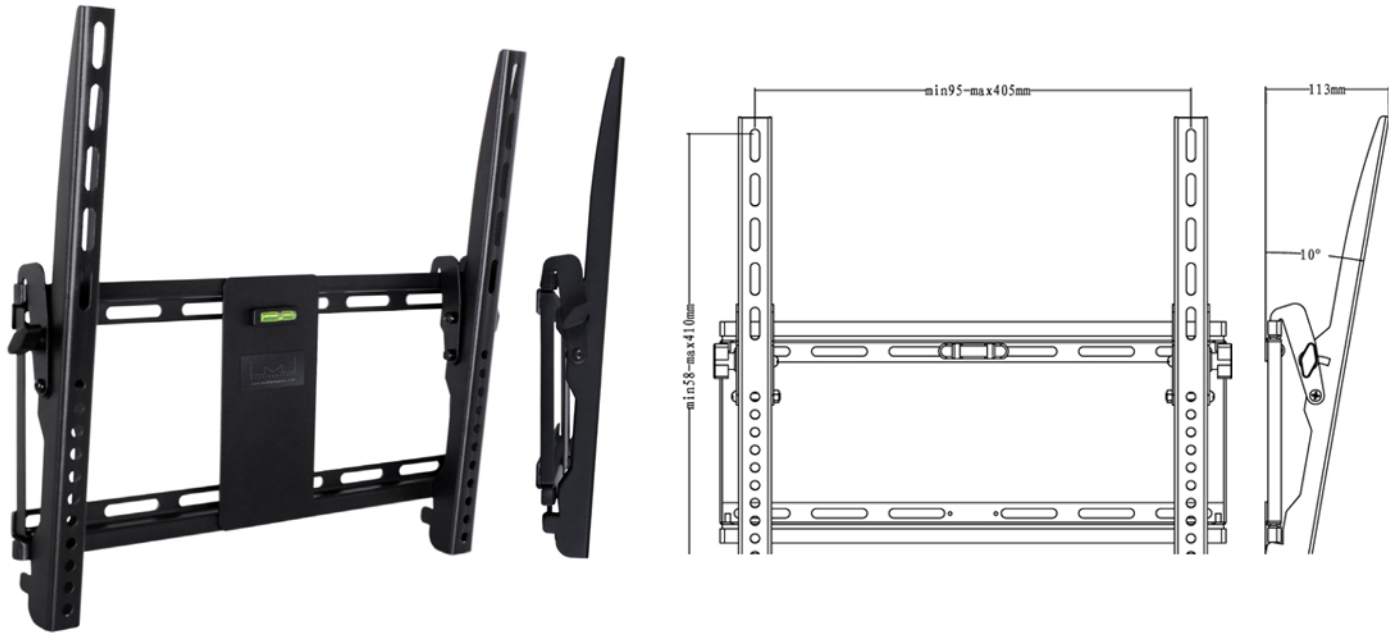

# M Universal Tilt Wallmount Black Medium

The M Universal Tilt Wallmount includes a tilt function as a complement to the rigid mount for your screen. This wallmount gives you an optimized viewing experience with any screen weighing up to 75 kgs. M Universal Tilt Wallmount has an elegant design

making it one of the best looking high performance wall mounts of its kind.

- M Universal Tilt Wallmount has a built in tilt function.
- M Universal Tilt Wallmount has a built in bubble level.
- Comes in two different sizes – medium and large.

### M Universal Tilt Wallmount Black Medium

For screen size:	32-47"
Universal & VESA standard:	200x100 200x200 300x200 300x300 400x200 400x400 mm
EAN:	7 350 022 734 012
Colour:	Black
Max load:	75 kg
Distribution package:	5 pcs
Warranty:	5 years
Distance to wall:	(min-max) 45-113mm