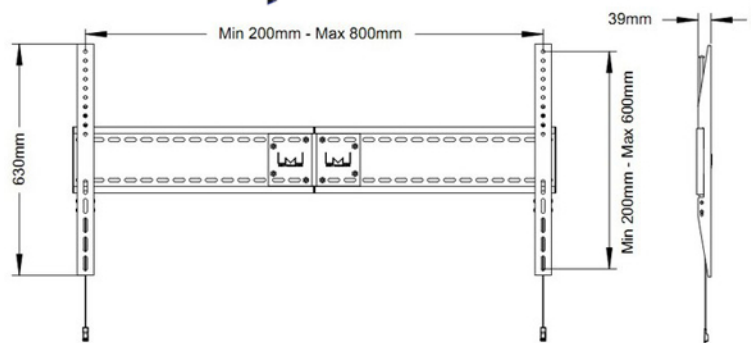

Ready when you are.

M Universal Wallmount Fixed HD 800x600

The Multibrackets M Universal Fixed HD is a versatile wall mount for large display installations. With its smart design the mount can be used for both landscape and portrait installations. With a max weight capacity of 125kg's it can handle screens up to 110". With a wide

VESA range of 800x600 it can also handle most VESA specifications large screens are using.

- To be used in both landscape and portait installations.
- Slim 45mm distance to wall
- Heavy Duty (HD) 125kg max load

SPECIFICATIONS

M Universal Wallmount Fixed HD MAX 800x600	
For screen size:	60-110"
Universal & VESA standard:	Max VESA 800x600mm
EAN:	7 350 073 731 091
Colour:	Black
Max load:	125 kg
Net weight:	8,5 kg
Gross weight:	9,8 kg
Distribution package:	1 pcs
Warranty:	5 years
Distance to wall:	45mm