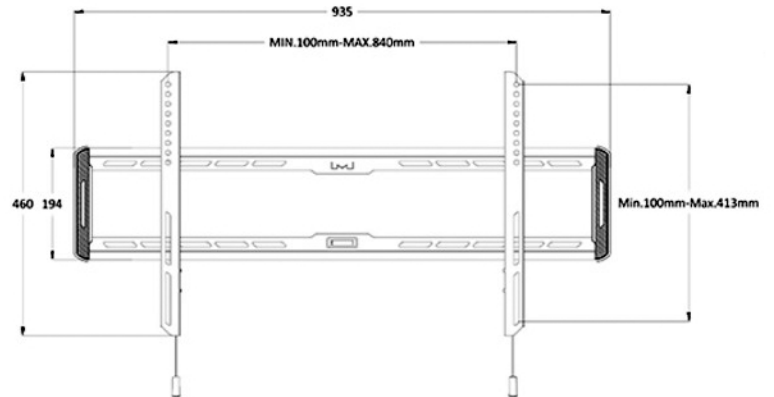

Ready when you are.

M Universal Wallmount Fixed Large

The Multibrackets M Universal Wallmount Fixed is a low profile fixed wall mount for 40" – 70" flat-panel TVs up to 60 Kg's. Its flush design allows it to sit just 23mm from the wall focusing looks on your TV and not the mount. Its solid construction of steel is both strong and durable. After installation the TV can slide left and right

on wall plate after mounting and thus give the end-user a possibility to perfect position the TV after installing it. The quick release straps on the mounting brackets stays hidden with Multibrackets Smart magnet system, but are when needed easily pulled down to unlock the TV from the wall plate for cable access.

SPECIFICATIONS

M Universal Wallmount Fixed Large	
For screen size:	40-70"
Universal & VESA standard:	200x200 300x200 400x200 400x400 500x300 600x400 800x400
Article No:	7 350 073 731 015
Colour:	Black
Max load:	60 kg
Net weight:	2 kg
Gross weight:	2,9 kg
Distribution package:	8 pcs
Distribution package net weight:	16kg
Distribution package gross weight:	24kg
Warranty:	5 years
Distance to wall:	23mm