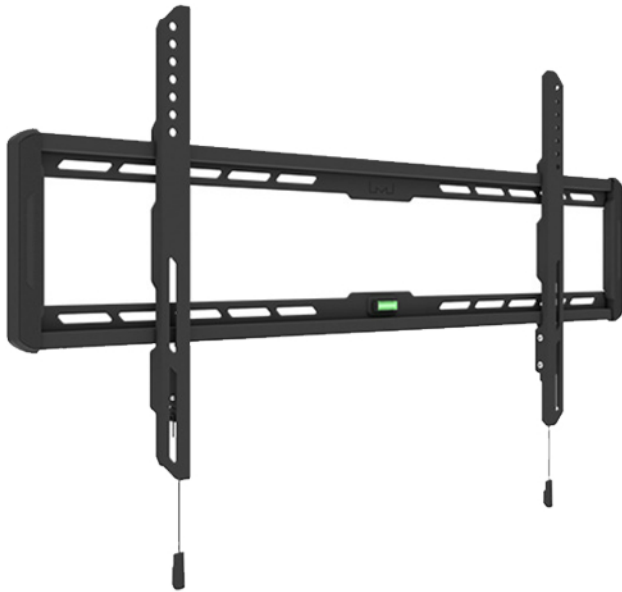

Ready when you are.

M Universal Wallmount Fixed Large

The Multibrackets M Universal Wallmount Fixed is a low profile fixed wall mount for 40" – 70" flat-panel TVs up to 60 Kg's. Its flush design allows it to sit just 23mm from the wall focusing looks on your TV and not the mount. Its solid construction of steel is both strong and durable. After installation the TV can slide left and right

on wall plate after mounting and thus give the end-user a possibility to perfect position the TV after installing it. The quick release straps on the mounting brackets stays hidden with Multibrackets Smart magnet system, but are when needed easily pulled down to unlock the TV from the wall plate for cable access.

SPECIFICATIONS

M Universal Wallmount Fixed Large	
For screen size:	40-70"
Universal & VESA standard:	200x200 300x200 400x200 400x400 500x300 600x400 800x400
Article No:	7 350 073 731 015
Colour:	Black
Max load:	60 kg
Net weight:	2 kg
Gross weight:	2,9 kg
Distribution package:	8 pcs
Distribution package net weight:	16kg
Distribution package gross weight:	24kg
Warranty:	5 years
Distance to wall:	23mm