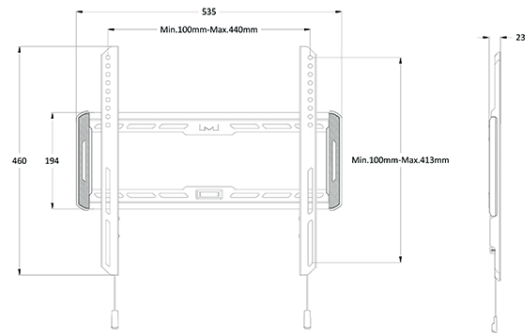

Ready when you are.

M Universal Wallmount Fixed Medium

Art No: 7 350 073 731 008

The Multibrackets M Universal Wallmount Fixed is a low profile fixed wall mount for 32" – 42" flat-panel TVs up to 50 Kg's. Its flush design allows it to sit just 23mm from the wall focusing looks on your TV and not the mount. Its solid construction of steel is both strong and durable. After installation the TV can slide left and right

on wall plate after mounting and thus give the end-user a possibility to perfect position the TV after installing it. The quick release straps on the mounting brackets stays hidden with Multibrackets Smart magnet system, but are when needed easily pulled down to unlock the TV from the wall plate for cable access.

SPECIFICATIONS

M Universal Wallmount Fixed Medium	
For screen size:	32-42"
Universal & VESA standard:	400x400 mm
EAN:	7 350 073 731 008
Colour:	Black
Max load:	50 kg
Net weight:	1,51 kg
Gross weight:	2,3 kg
Distribution package:	8 pcs
Distribution package net weight:	12,1 kg
Distribution package gross weight:	18,5 kg
Warranty:	5 years
Distance to wall:	23mm