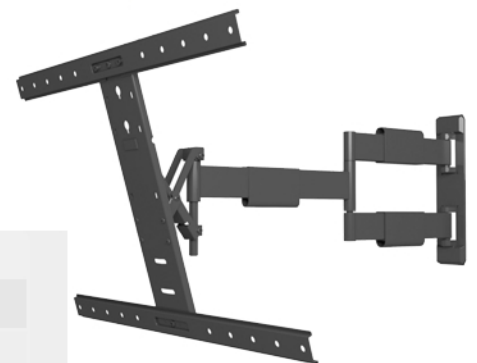

Ready when you are.

M VESA Flexarm Thin Black

Multibrackets M VESA Flexarm Thin - Mounting kit (tilt articulating arm, full motion mount) for LCD display - black - screen size: 37" - 55" - mounting interface: 200 x 200 mm, 400 x 200 mm, 400 x 400 mm, 600 x 400 mm, 300 x 300 mm

This one of a kind swing-out arm extends a massive 65 centimeters from the wall and provides 15° of downward tilt, 180° swivel and -3° — +3° level adjustment. This makes it possible to achieve "full motion" and the desired viewing angle from virtually anywhere in a room. The lightweight mount retracts smoothly and easily to a mere 39 mm from the wall. To keep power and cables protected when pulling or pushing the display, cable management channels are built into the arms.

- Ultra Slim full-motion mount to complement the new ultra-thin TVs
- Fingertip tilt allows easy TV angle adjustments without tools
- Integrated cable management system keeps loose cables organized
- Post install leveling. Adjustments your TV perfectly - anytime

SPECIFICATION

M VESA Flexarm Thin Black

For screen size:	37-55"
Feature:	Ultra slim full-motion arm
VESA standard:	200x200, 400x200, 300x300, 400x400, 600x400 mm
Article No:	7 350 022 736 184
Size in mm: (H*W*Dmin-Dmax)	444 x 666 x 40-650
Tilt:	Yes, approx. -15 to 0 degrees
Weight:	6 kg
Colour:	Black
Max load:	30 kg