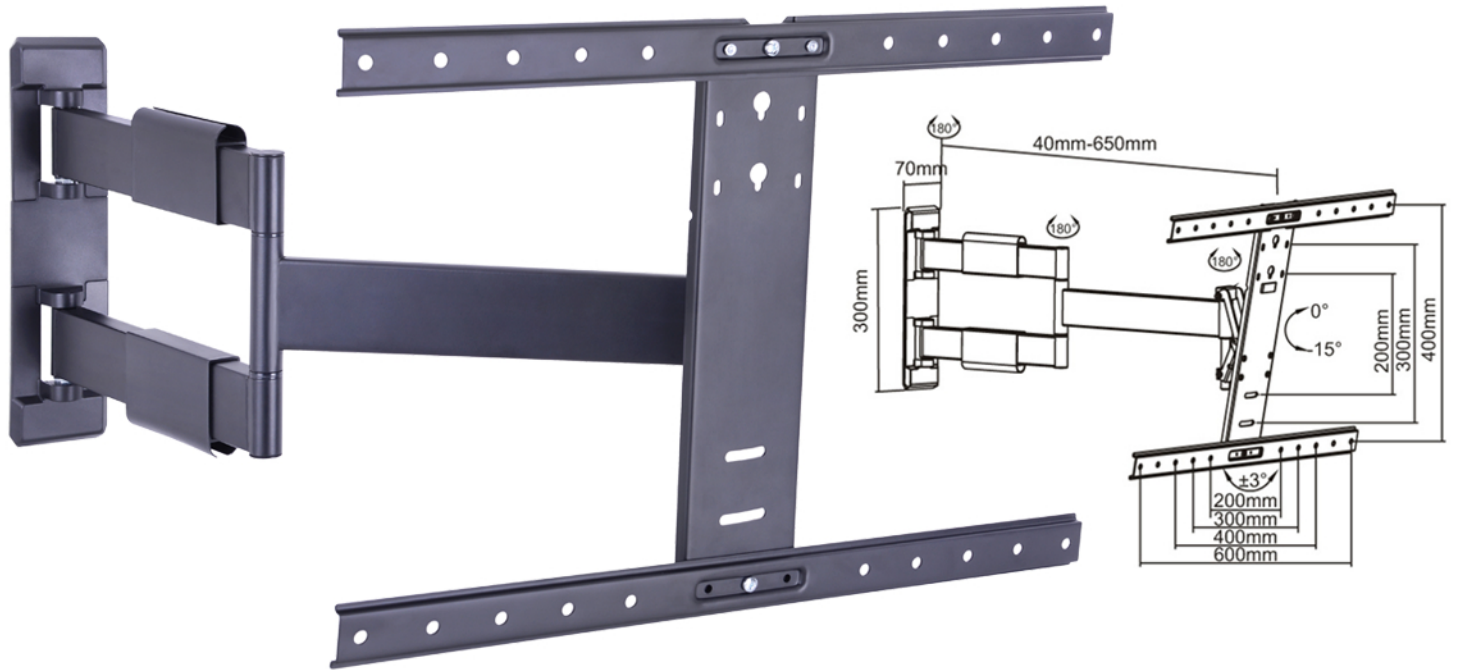

Ready when you are.

M VESA Flexarm Thin Black

Multibrackets M VESA Flexarm Thin - Mounting kit (tilt articulating arm, full motion mount) for LCD display - black - screen size: 37" - 55" - mounting interface: 200 x 200 mm, 400 x 200 mm, 400 x 400 mm, 600 x 400 mm, 300 x 300 mm

This one of a kind swing-out arm extends a massive 65 centimeters from the wall and provides 15° of downward tilt, 180° swivel and -3° — +3° level adjustment. This makes it possible to achieve "full motion" and the desired viewing angle from virtually anywhere in a room. The lightweight mount retracts smoothly and easily to a mere 39 mm from the wall. To keep power and cables protected when pulling or pushing the display, cable management channels are built into the arms.

- Ultra Slim full-motion mount to complement the new ultra-thin TVs
- Fingertip tilt allows easy TV angle adjustments without tools
- Integrated cable management system keeps loose cables organized
- Post install leveling. Adjustments your TV perfectly - anytime

SPECIFICATION

M VESA Flexarm Thin Black

For screen size:	37-55"
Feature:	Ultra slim full-motion arm
VESA standard:	200x200, 400x200, 300x300, 400x400, 600x400 mm
Article No:	7 350 022 736 184
Size in mm: (H*W*Dmin-Dmax)	444 x 666 x 40-650
Tilt:	Yes, approx. -15 to 0 degrees
Weight:	6 kg
Colour:	Black
Max load:	30 kg