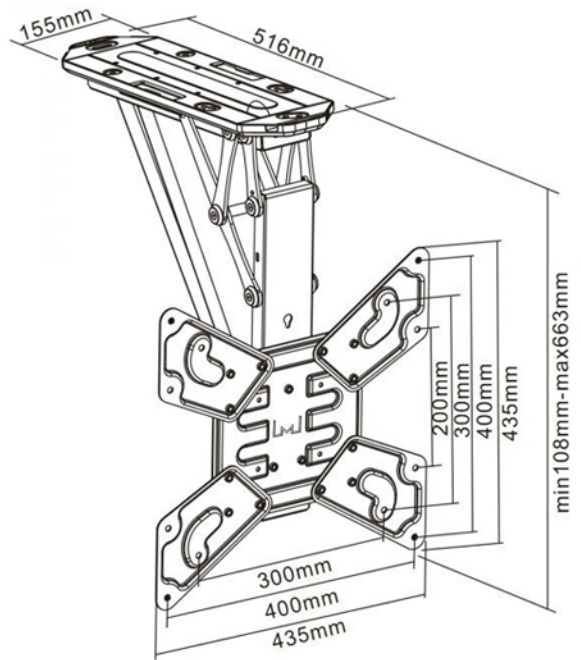

## M Motorized Ceiling Mount 32"-55"

For screen size:	32-55"
VESA standard:	100x100, 200x100, 200x200, 300x300, 400x200, 400x400 mm
Article No:	7 350 022 731028
Colour:	Black
Max load:	30 kg
Tilt angle:	0-75°
Certification:	CE
Power:	DC24V, 0,5A
Remote control:	IR remote control included
Weight:	7.94 kg
Size in mm:	557X435X108mm