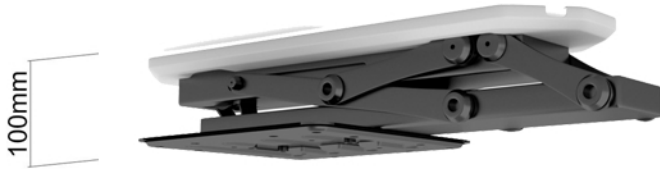

## M Motorized Ceiling Mount 32"-55"

For screen size:	32-55"
VESA standard:	100x100, 200x100, 200x200, 300x300, 400x200, 400x400 mm
Article No:	7 350 022 731028
Colour:	Black
Max load:	30 kg
Tilt angle:	0-75°
Certification:	CE
Power:	DC24V, 0,5A
Remote control:	IR remote control included
Weight:	7.94 kg
Size in mm:	557X435X108mm