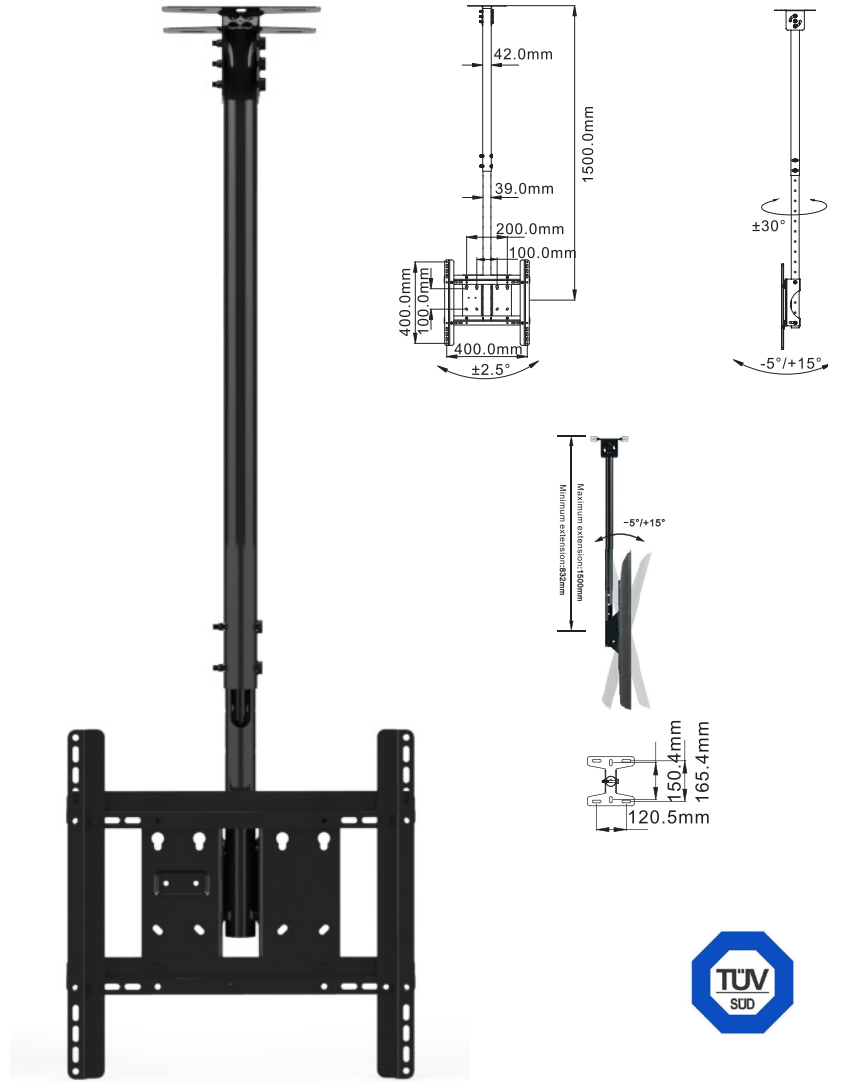

Ready when you are.

M Public Ceilingmount Medium Single

Art No: 7 350 022 735 460

The new M Public Ceilingmount Medium Single is a sturdy single flat panel ceiling mount with VESA adapters supporting VESA up to 400x400. The M Public Ceilingmount Medium Single is ideal for any large screen ceiling application – whether TV viewing or digital signage. Widely used in a variety of environments this ceilingmount is truly versatile and made with most aspects and installation situations in mind. Change the screen from landscape to portrait by demounting the screen and then fixing the screen to needed position.

SPECIFICATIONS

M Public Ceilingmount Medium Single, 1500mm, Black, TUV, Max 400x400

For screen size: 32-46"

VESA standard: 100x100 200x100 200x200 300x300 400x200 400x400 mm

EAN: 7 350 022 735 460

Pillar length: Min: 832 — Max: 1500 mm

Weight: 5,72 kg

Tilt: -5° — +15°

Colour: Black

Max load: 70 kg

Portrait / Landscape mode: Yes

Turn: -30° — +30°

Material: Steel

Warranty: 5 years