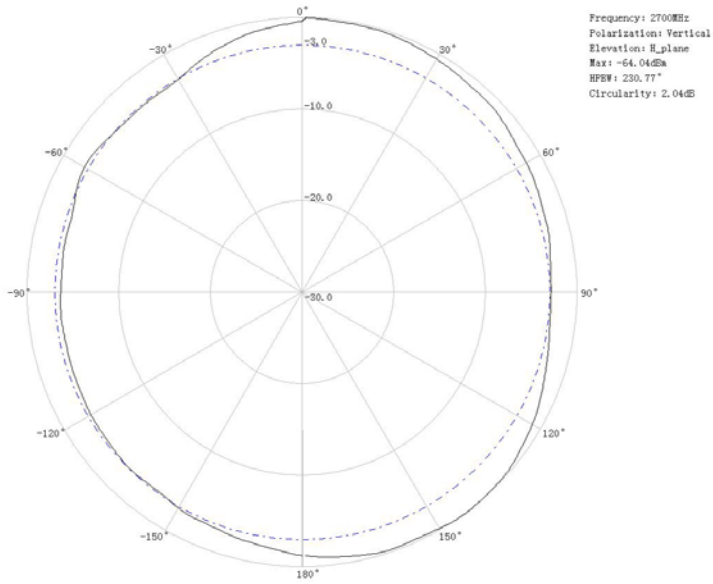

Patterns

Frequency: 2400MHz

H2400

V2400

Patterns

Frequency: 2700MHz

H2700

V2700

VSWR