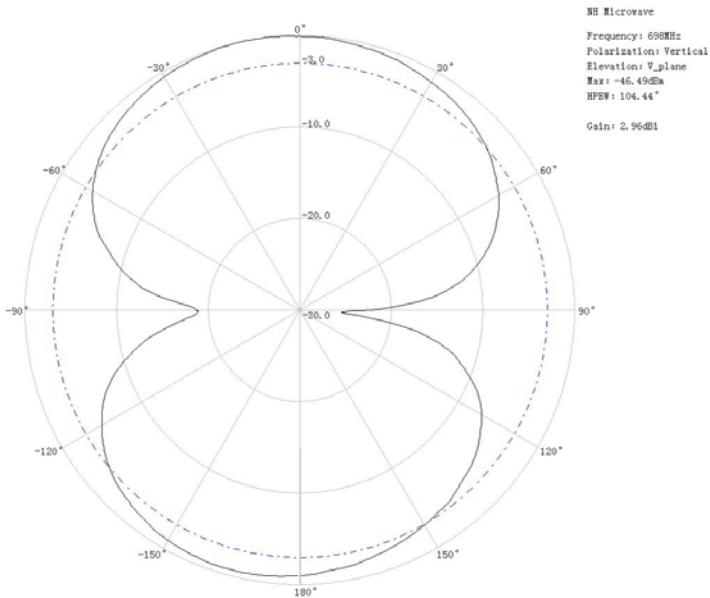

Test Report

698-2700MHz Antenna
Model QA45

Test Report

Product:	698-2700MHZ Ceiling Mount Antenna			
Test Equipment				
Equipment	Model	Specification		
Outfield Test Turntable	SLD500-3	100KHz-6GHz		
Standard Horn Antenna	HD-22HA15.5N	0.7GHz-2.7GHz		
Network Analyzer	HP8753ES	30KHz-6GHz		
Frequency Range:		698-2700MHz		
Parameter	Specification	Measured Results		Remarks
Gain	$3\text{dBi} \pm 0.5$	698MHz 1710MHz 2700MHz	2.96 dBi 3.45 dBi 2.87 dBi	Passed
VSWR	≤ 1.5	698-2700MHz	≤ 1.5	Passed
Horizontal Beamwidth	360°	698MHz 1710MHz 2700MHz	360° 360° 360°	Passed
Circularity	$\leq 3 \pm 0.5$	698MHz 1710MHz 2700MHz	2.43 dB 3.10 dB 2.72 dB	Passed
Test Result:		Passed		
Inspected By:			Date:	
Verified By			Date:	

Patterns

Frequency: 698MHz

H698

V698

Patterns

Frequency: 880

H880

V880

Patterns

Frequency: 960

H960

V960

Patterns

Frequency: 1710MHz

H1710

V1710

VSWR