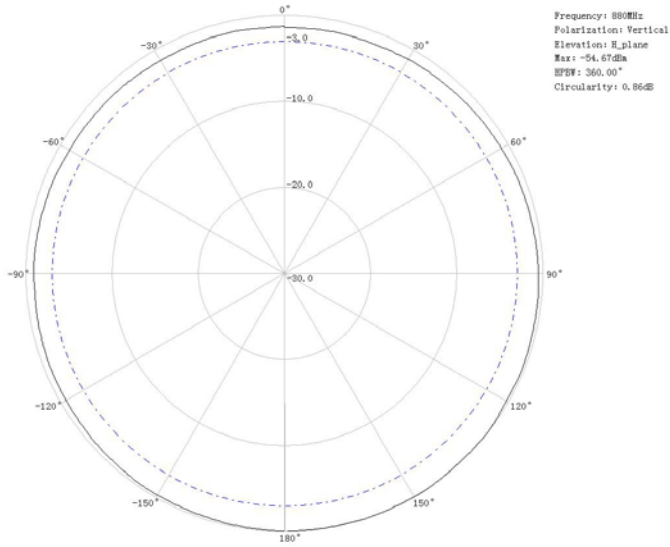

Test Report

698-2700MHz Antenna
Model QA45

Test Report

Product:	698-2700MHZ Ceiling Mount Antenna			
Test Equipment				
Equipment	Model	Specification		
Outfield Test Turntable	SLD500-3	100KHz-6GHz		
Standard Horn Antenna	HD-22HA15.5N	0.7GHz-2.7GHz		
Network Analyzer	HP8753ES	30KHz-6GHz		
Frequency Range:		698-2700MHz		
Parameter	Specification	Measured Results		Remarks
Gain	$3\text{dBi} \pm 0.5$	698MHz 1710MHz 2700MHz	2.96 dBi 3.45 dBi 2.87 dBi	Passed
VSWR	≤ 1.5	698-2700MHz	≤ 1.5	Passed
Horizontal Beamwidth	360°	698MHz 1710MHz 2700MHz	360° 360° 360°	Passed
Circularity	$\leq 3 \pm 0.5$	698MHz 1710MHz 2700MHz	2.43 dB 3.10 dB 2.72 dB	Passed
Test Result:		Passed		
Inspected By:			Date:	
Verified By			Date:	

Patterns

Frequency: 698MHz

H698

V698

Patterns

Frequency: 880

H880

V880