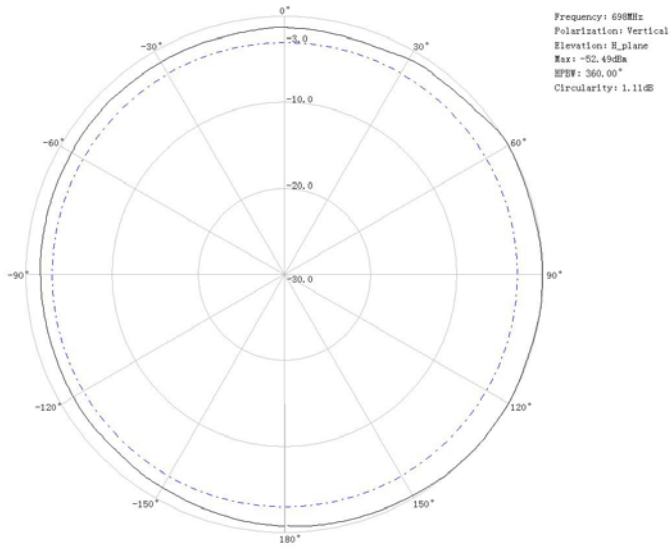

Test Report

698-2700MHz Antenna
Model QA45

Test Report

Product:	698-2700MHZ Ceiling Mount Antenna			
Test Equipment				
Equipment	Model	Specification		
Outfield Test Turntable	SLD500-3	100KHz-6GHz		
Standard Horn Antenna	HD-22HA15.5N	0.7GHz-2.7GHz		
Network Analyzer	HP8753ES	30KHz-6GHz		
Frequency Range:		698-2700MHz		
Parameter	Specification	Measured Results		Remarks
Gain	$3\text{dBi} \pm 0.5$	698MHz 1710MHz 2700MHz	2.96 dBi 3.45 dBi 2.87 dBi	Passed
VSWR	≤ 1.5	698-2700MHz	≤ 1.5	Passed
Horizontal Beamwidth	360°	698MHz 1710MHz 2700MHz	360° 360° 360°	Passed
Circularity	$\leq 3 \pm 0.5$	698MHz 1710MHz 2700MHz	2.43 dB 3.10 dB 2.72 dB	Passed
Test Result:		Passed		
Inspected By:			Date:	
Verified By			Date:	

Patterns

Frequency: 698MHz

H698

V698

Patterns

Frequency: 880

H880

V880

Patterns

Frequency: 960

H960

V960

Patterns

Frequency: 1710MHz

H1710

V1710