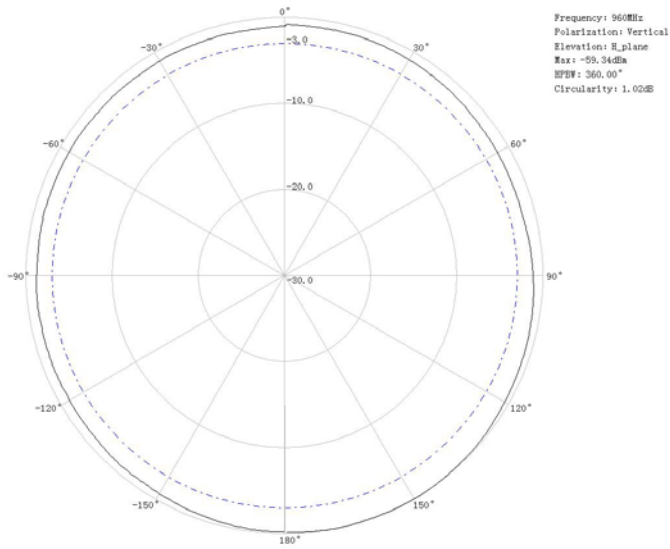

Test Report

698-2700MHz Antenna
Model QA45

Test Report

Product:	698-2700MHZ Ceiling Mount Antenna			
Test Equipment				
Equipment	Model	Specification		
Outfield Test Turntable	SLD500-3	100KHz-6GHz		
Standard Horn Antenna	HD-22HA15.5N	0.7GHz-2.7GHz		
Network Analyzer	HP8753ES	30KHz-6GHz		
Frequency Range:		698-2700MHz		
Parameter	Specification	Measured Results		Remarks
Gain	$3\text{dBi} \pm 0.5$	698MHz 1710MHz 2700MHz	2.96 dBi 3.45 dBi 2.87 dBi	Passed
VSWR	≤ 1.5	698-2700MHz	≤ 1.5	Passed
Horizontal Beamwidth	360°	698MHz 1710MHz 2700MHz	360° 360° 360°	Passed
Circularity	$\leq 3 \pm 0.5$	698MHz 1710MHz 2700MHz	2.43 dB 3.10 dB 2.72 dB	Passed
Test Result:		Passed		
Inspected By:			Date:	
Verified By			Date:	

Patterns

Frequency: 698MHz

H698

V698

Patterns

Frequency: 880

H880

V880

Patterns

Frequency: 960

H960

V960

Patterns

Frequency: 1710MHz

H1710

V1710