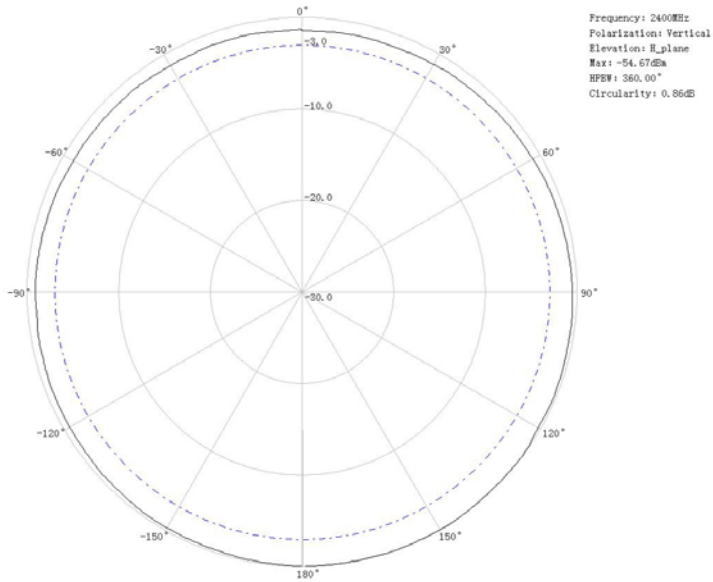

Patterns

Frequency: 2400MHz

H2400