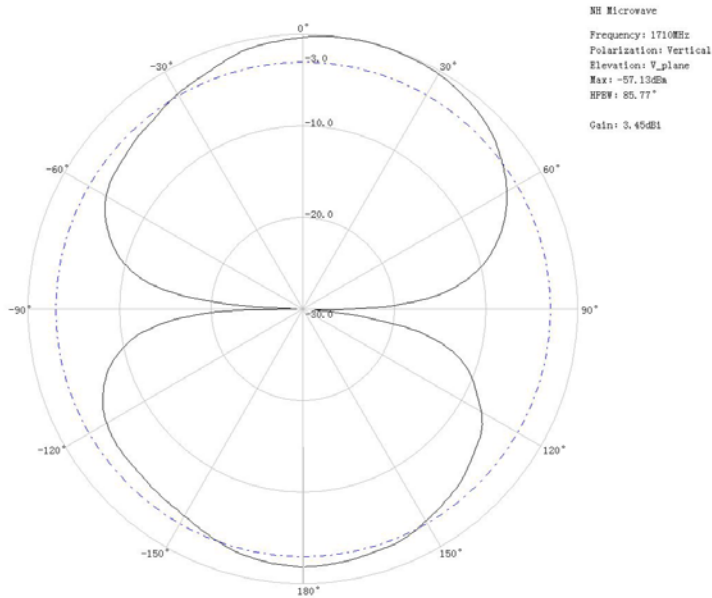

Patterns

Frequency: 960

H960

V960

Patterns

Frequency: 1710MHz

H1710

V1710