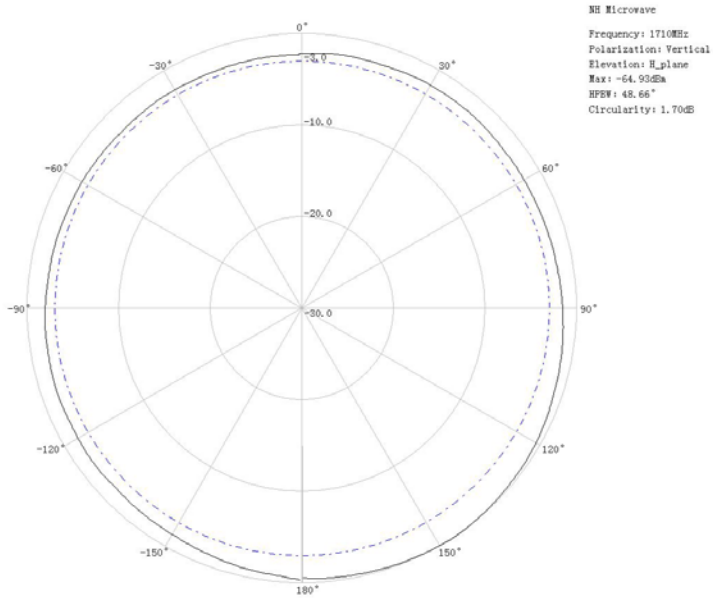

Patterns

Frequency: 960

H960

V960

Patterns

Frequency: 1710MHz

H1710

V1710