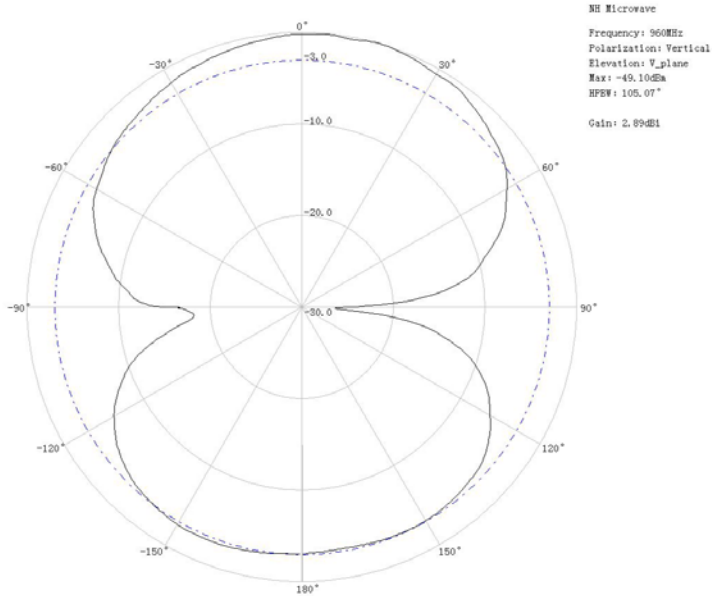

Test Report

698-2700MHz Antenna
Model QA45

Test Report

Product:	698-2700MHZ Ceiling Mount Antenna			
Test Equipment				
Equipment	Model	Specification		
Outfield Test Turntable	SLD500-3	100KHz-6GHz		
Standard Horn Antenna	HD-22HA15.5N	0.7GHz-2.7GHz		
Network Analyzer	HP8753ES	30KHz-6GHz		
Frequency Range:		698-2700MHz		
Parameter	Specification	Measured Results		Remarks
Gain	$3\text{dBi} \pm 0.5$	698MHz 1710MHz 2700MHz	2.96 dBi 3.45 dBi 2.87 dBi	Passed
VSWR	≤ 1.5	698-2700MHz	≤ 1.5	Passed
Horizontal Beamwidth	360°	698MHz 1710MHz 2700MHz	360° 360° 360°	Passed
Circularity	$\leq 3 \pm 0.5$	698MHz 1710MHz 2700MHz	2.43 dB 3.10 dB 2.72 dB	Passed
Test Result:		Passed		
Inspected By:			Date:	
Verified By			Date:	

Patterns

Frequency: 698MHz

H698

V698

Patterns

Frequency: 880

H880

V880

Patterns

Frequency: 960

H960

V960

Patterns

Frequency: 1710MHz

H1710

V1710