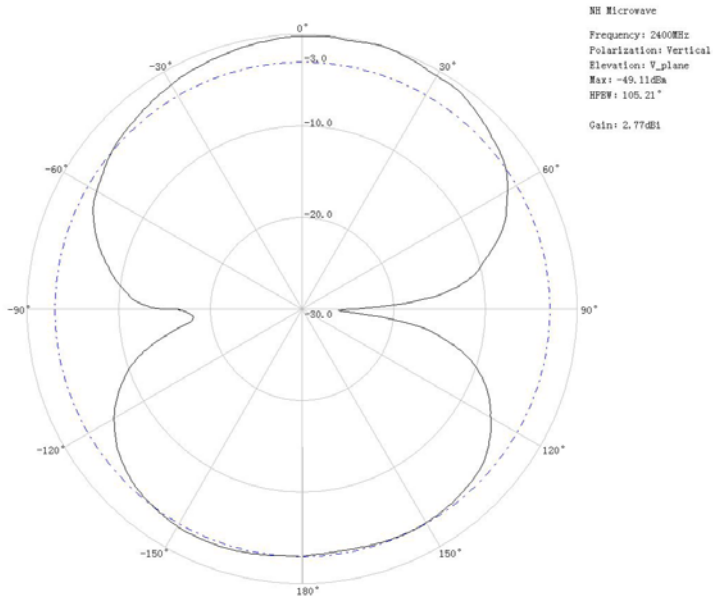

Patterns

Frequency: 2400MHz

H2400

V2400