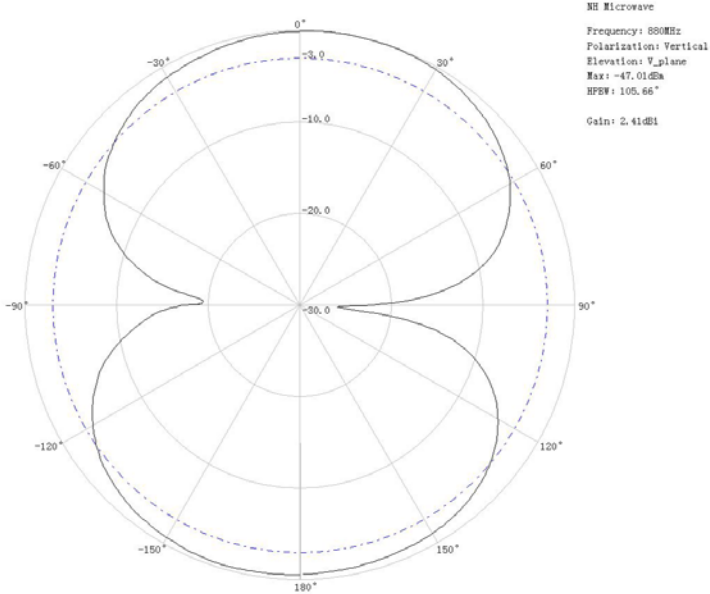

Test Report

698-2700MHz Antenna
Model QA45

Test Report

Product:	698-2700MHZ Ceiling Mount Antenna			
Test Equipment				
Equipment	Model	Specification		
Outfield Test Turntable	SLD500-3	100KHz-6GHz		
Standard Horn Antenna	HD-22HA15.5N	0.7GHz-2.7GHz		
Network Analyzer	HP8753ES	30KHz-6GHz		
Frequency Range:		698-2700MHz		
Parameter	Specification	Measured Results		Remarks
Gain	$3\text{dBi} \pm 0.5$	698MHz 1710MHz 2700MHz	2.96 dBi 3.45 dBi 2.87 dBi	Passed
VSWR	≤ 1.5	698-2700MHz	≤ 1.5	Passed
Horizontal Beamwidth	360°	698MHz 1710MHz 2700MHz	360° 360° 360°	Passed
Circularity	$\leq 3 \pm 0.5$	698MHz 1710MHz 2700MHz	2.43 dB 3.10 dB 2.72 dB	Passed
Test Result:		Passed		
Inspected By:			Date:	
Verified By			Date:	

Patterns

Frequency: 698MHz

H698

V698

Patterns

Frequency: 880

H880

V880

Patterns

Frequency: 960

H960

V960

Patterns

Frequency: 1710MHz

H1710

V1710